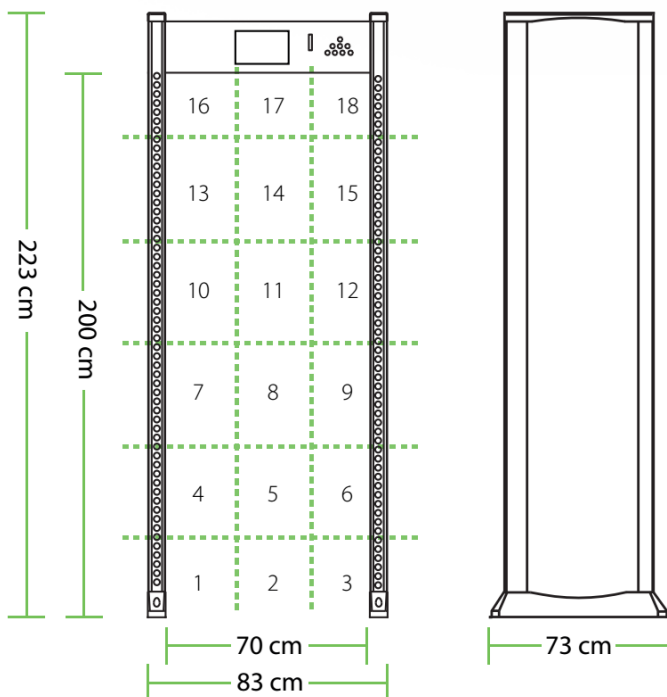

Walk Through Metal Detector

ZK-D3180S 18 Zones Standard

Applications

- 18 detection zones
- 256 sensitivity levels
- 5.7" LCD display
- Counter for alarm and people
- Synchronous sound & LED alarm

Specification

Power supply	AC100 V-240V
Working temperature	-20°C ~+50°C
Working frequency	4KHz—8KHz
Standard external size	2200mm(H)X800mm(W)X580mm(D)
Standard internal size	2010mm(H)X700mm(W)X500mm(D)
Package size for door panels	2260*650*260mm *1ctn
Package size for control unit	780*390*250 mm*1ctn
Gross weight	70kg

Dimensions

Recommended uses

Great visitors flowrate

Museum

Train Station

Stadium

More details

ZKTECO CO.,LTD.
www.zkteco.com
E-mail: sales@zkteco.com